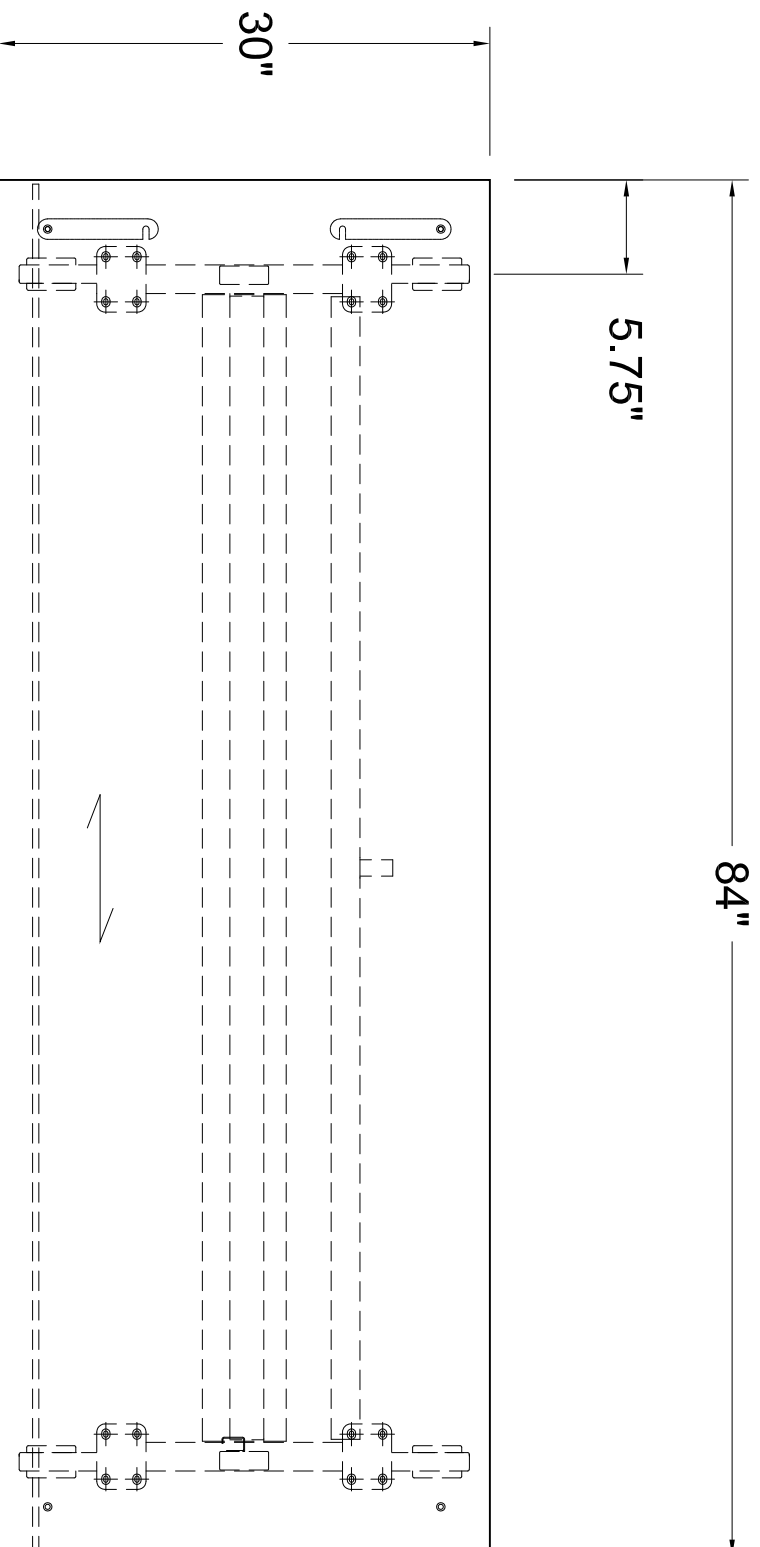

PLAN VIEW

84" x 30" METRONOME FLIP TOP TABLE

THIS DRAWING IS CONFIDENTIAL AND PROPRIETARY. NO PART OF THIS DRAWING MAY BE COPIED, DISCLOSED TO ANY THIRD PARTY OR USED FOR ANY PURPOSE WITHOUT THE EXPRESS WRITTEN AUTHORIZATION OF NIENKAMPER FURNITURE & ACCESSORIES